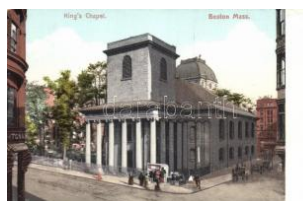

21667. ** Boston, King's C hapel T1 T1 1000