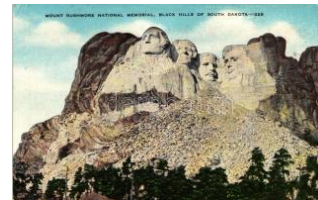

21661. \*\* Adirondack Mou ntains, Saranac Ri T1/2 1000

21662. \* Albany, New York ; State Capitol, Gove T21200

21663. \*\* Asilomar, Pacifi c Grove, California T2 T2900

21664. ☒ Bethlehem, Lock on Leigh Canal T2 T2 1800